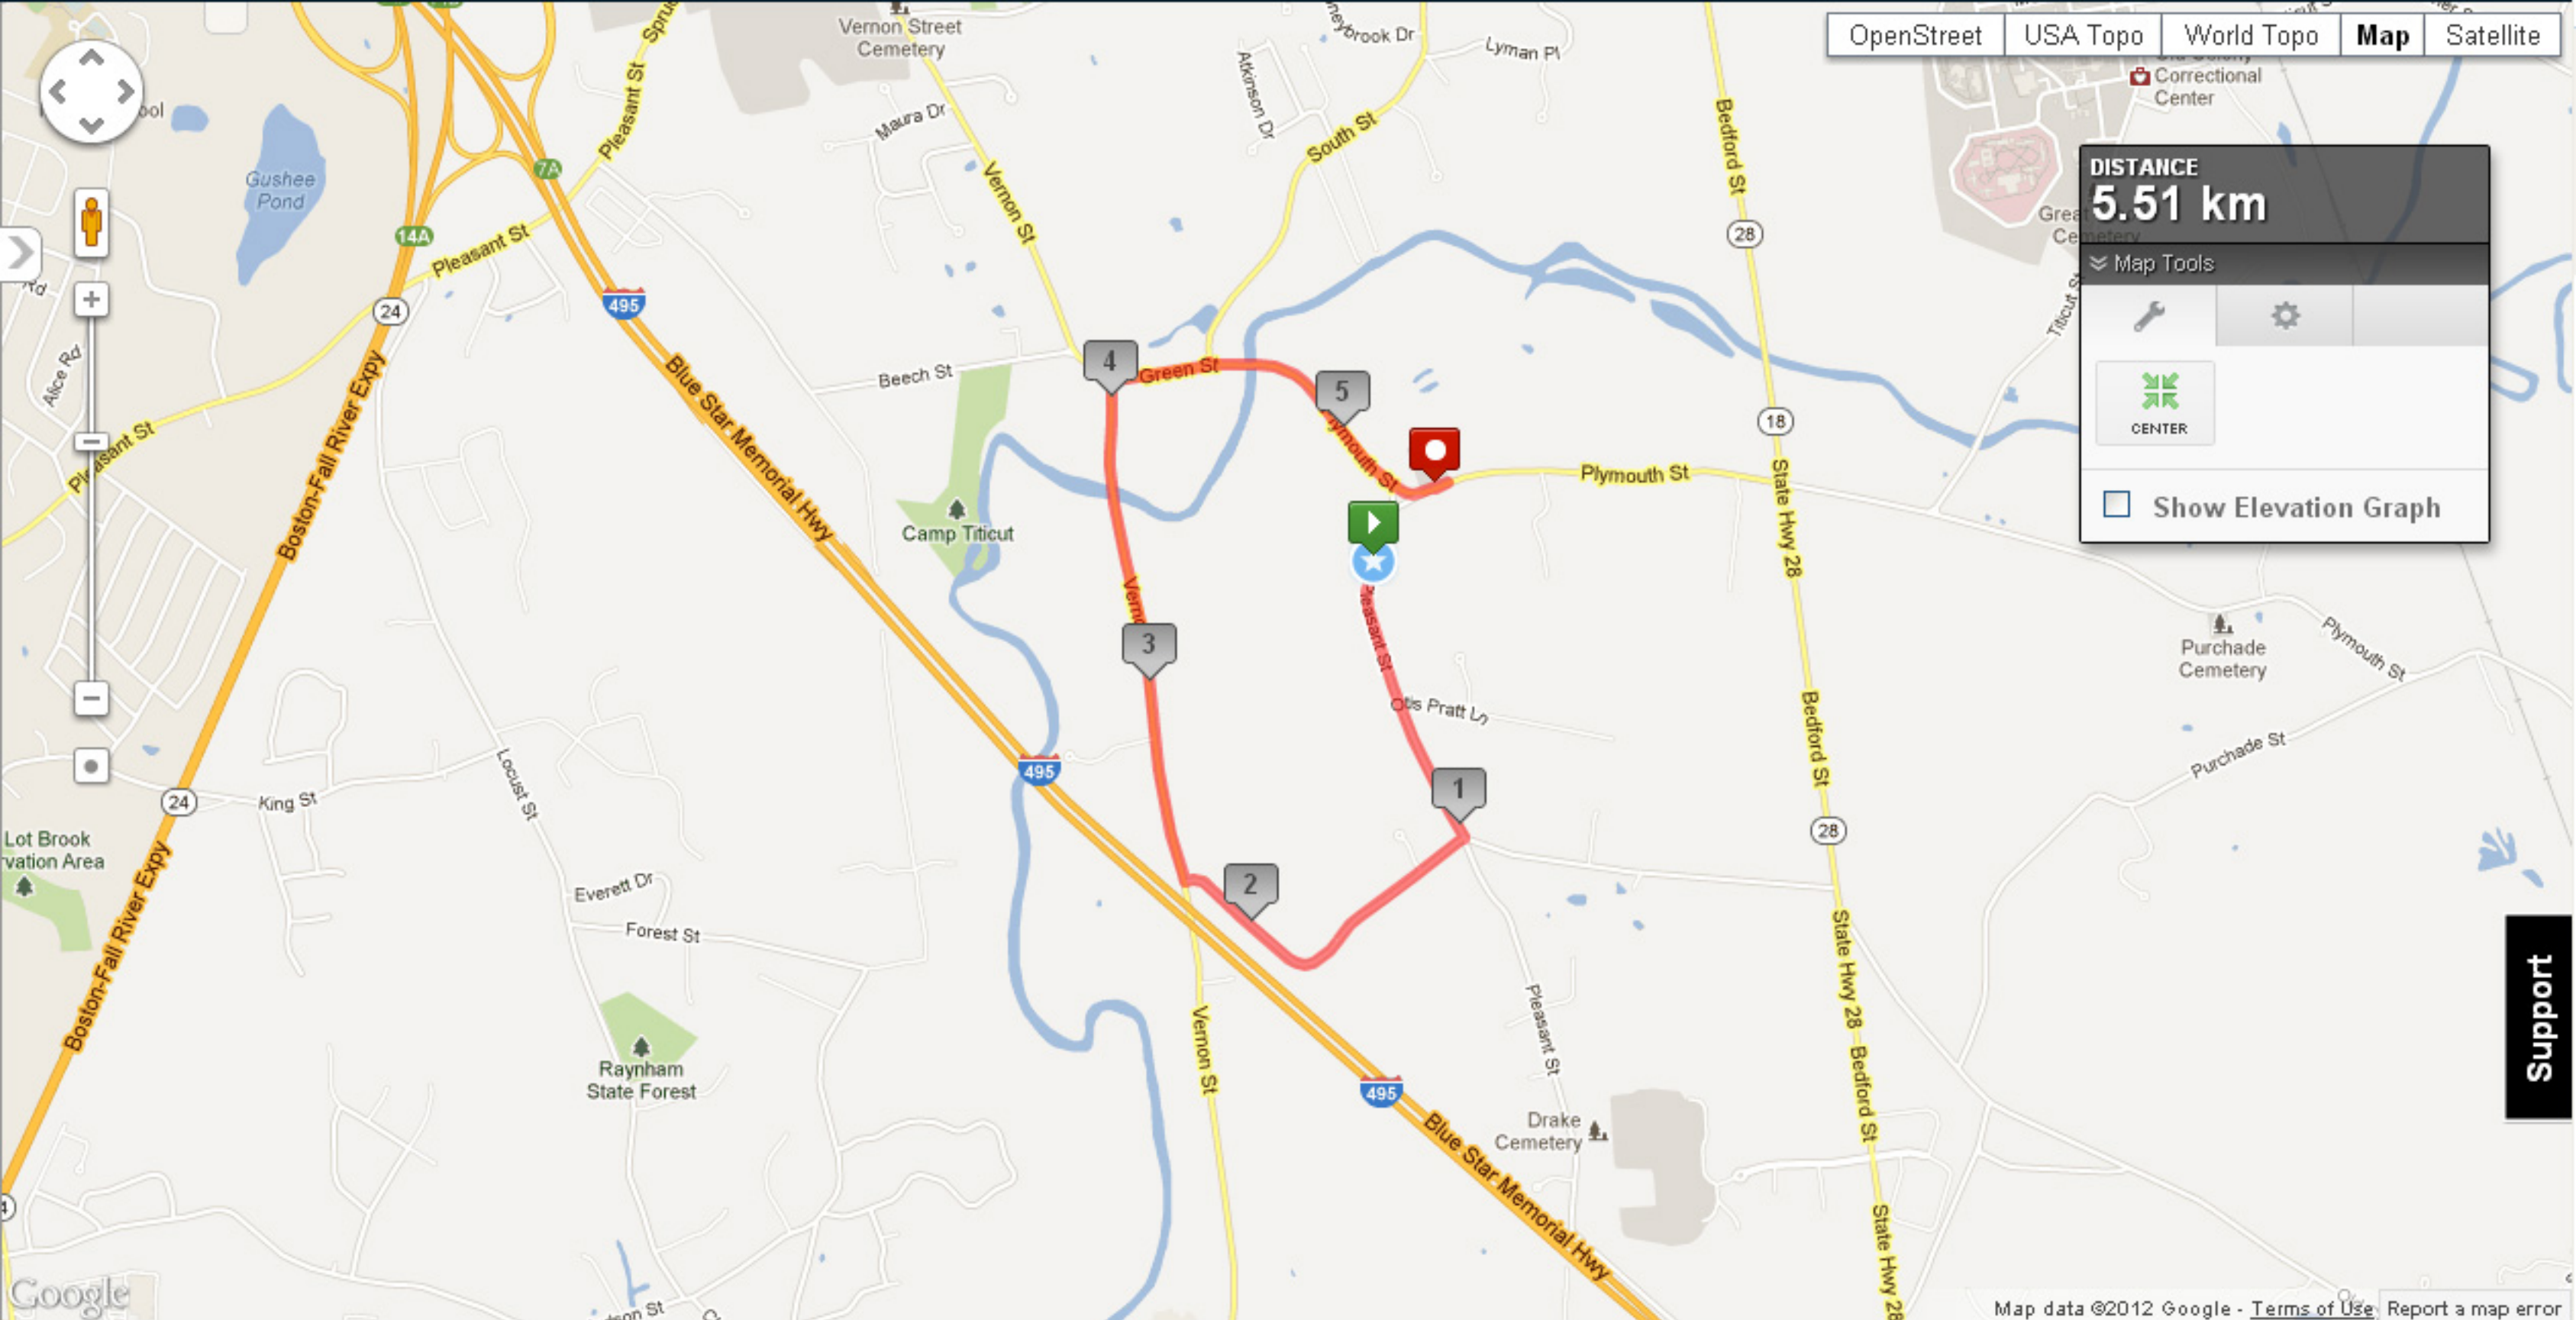

DISTANCE
5.51 km

Map Tools

CENTER

Show Elevation Graph

Support